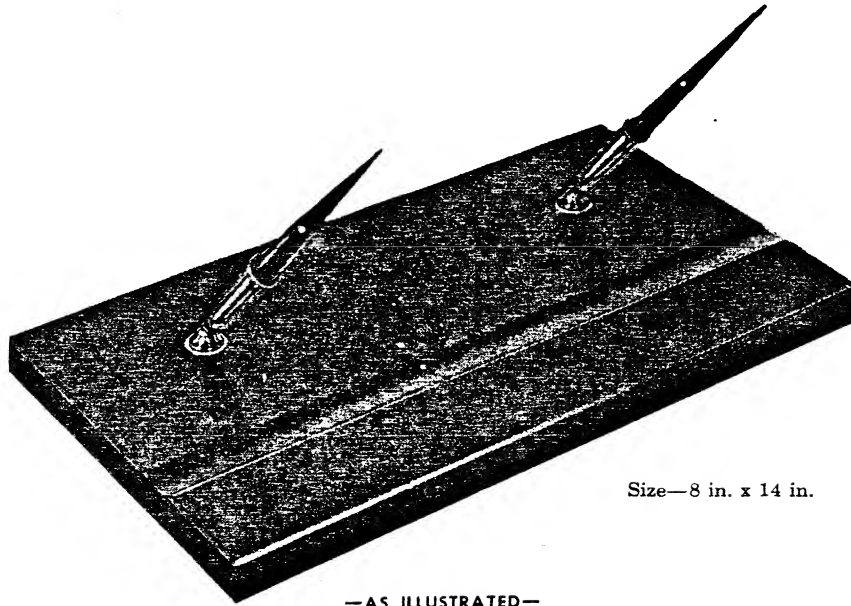

Size—8 in. x 14 in.

—AS ILLUSTRATED—

65J (Illustrated)
Jet Crystal
With Two 92SD White Dot Pens
$65.00
With Other Combinations:
92SD and Stratowriter   **$63.00**
92SD and LD6 Pencil   **$60.50**
Two 55D Sheaffer Pens   **$56.00**
55D Pen and LD6 Pencil   **$56.00**

65M
Mexican Onyx
With Two B92SD White Dot Pens
$65.00
With Other Combinations:
92SD and Stratowriter   **$65.00**
and Metal Sockets   **$65.00**
92SD and LD6 Pencil   **$60.50**
Two B55D Sheaffer Pens   **$56.00**
55D Pen and LD6 Pencil   **$56.00**

65I
Italian Marble
With Two 92SD White Dot Pens
$65.00
92SD and Stratowriter   **$65.00**
and Metal Sockets   **$65.00**
92SD and LD6 Pencil   **$60.50**
Two 55D Sheaffer Pens   **$56.00**
55D Pen and LD6 Pencil   **$56.00**

—WITH NAMEPLATE—

65J-NP
Jet Crystal
With Two 92SD White Dot Pens
$70.00
With Other Combinations:
92SD and Stratowriter   **$68.00**
92SD and LD6 Pencil   **$65.50**
Two 55D Sheaffer Pens   **$61.00**
55D and LD6 Pencil   **$61.00**

65M-NP
Mexican Onyx
With Two B92SD White Dot Pens
$70.00
With Other Combinations:
92SD and Stratowriter   **$70.00**
and Metal Sockets   **$70.00**
92SD and LD6 Pencil   **$65.50**
Two B55D Sheaffer Pens   **$61.00**
55D and LD6 Pencil   **$61.00**

65I-NP
Italian Marble
With Two 92SD White Dot Pens
$70.00
With Other Combinations:
92SD and Stratowriter   **$70.00**
and Metal Sockets   **$70.00**
92SD and LD6 Pencil   **$65.50**
Two 55D Sheaffer Pens   **$61.00**
55D and LD6 Pencil   **$61.00**

NOTE—All Jet Crystal Bases Are Supplied With Metal Sockets